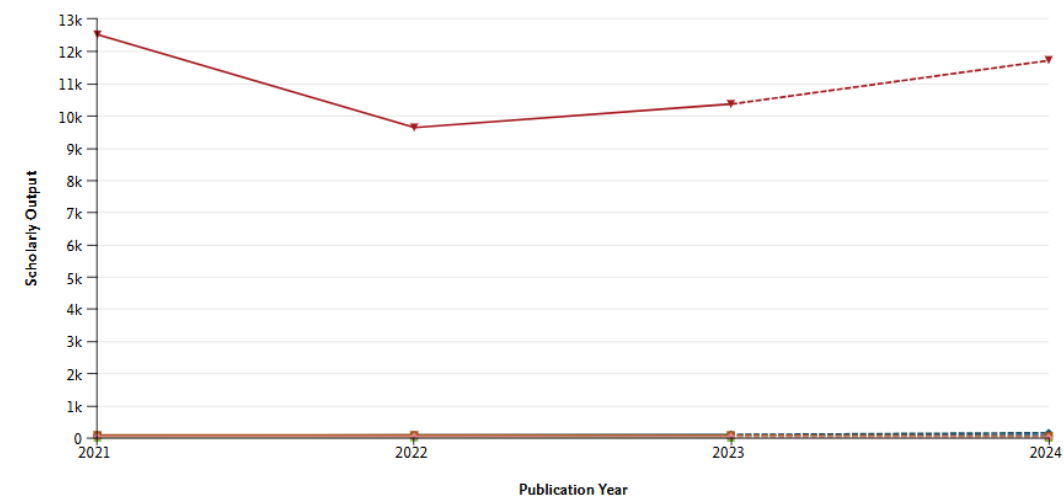

The screenshot shows the SciVal 10 interface. At the top right, the 'Compare' menu is highlighted with an orange box. A dropdown menu is open, showing 'Benchmark', 'All metrics', and 'Ranking metrics', with 'All metrics' also highlighted by an orange box. On the left side, the 'Scopus Sources' panel is visible, with a list of sources and a search bar. The main area displays a chart configuration with a message: 'To populate the chart/table, select one or more entities via the selection panel on the left.' The y-axis is labeled 'Scholarly Output' and the x-axis is 'Publication Year'. Below the chart, the 'Metrics details' section shows the y-axis as 'Scholarly Output' and the x-axis as 'Publication Year'.

2. แถบด้านซ้ายเลือกเมนู Scopus Sources

Benchmark all metrics

2020 - 2024

1. เลือกช่วง 5 ปีย้อนหลัง

ASJC

Data sources

Scopus Sources

Table Chart

Metric guidance + Add to Reporting Export

Search Scopus Sources
Enter keywords

Load Metric set Save metric set

2. พิมพ์ชื่อวารสารในช่อง search

x-axis

Bubble size
Not available

- IEEE Access
 - Applied Psychology: Health and Well-Being
 - Applied Psychology
 - Academy of Management Journal
 - European Psychologist
 - Education and Culture
- Hide all chart labels
- View list of Scopus Sources for the selected Researchers and Groups

Metrics details

y-axis: Scholarly Output
Types of publications included: all.

x-axis: Publication Year

incomplete year

SciVal 10

Benchmark all metrics

2020 - 2024 All subject areas ASJC

Scopus Sources